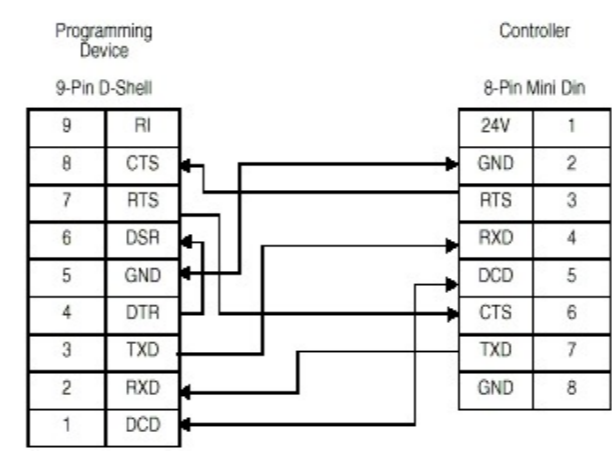

DOWNLOAD: <https://tvtly.com/29my7r>

[Download](#)